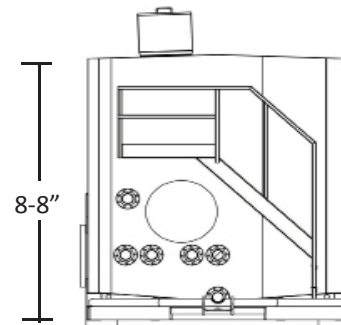

● Manways | Hatches | Vents

- Manway: Front wall (1)
Rear wall curbside (1)
- Hatch: Top front, unsealed (1)
- Vent: Roof at rear (1)

● Manifold Options

- Internal: (4) 4" lines
- External: 8" blind hammer union at each end
- Optional:
 - 4" 10-position butterfly valves
 - Float level indicator

Model F500/e1 Frac Tank

500 Bbl • 21,000 gallon • Flat Top Mobile Storage Tank

SIDE VIEW

BOTTOM VIEW

FRONT VIEW

BACK VIEW

CT Fabrication, LLC is committed to meet and exceed customer expectations of quality and on-time delivery.