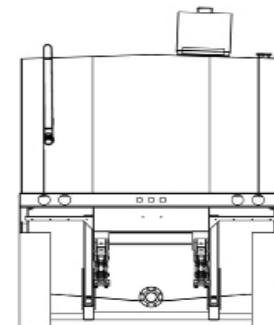

● Manways | Hatches | Vents

- Manway: Front wall (1)
Rear wall curbside (1)
- Hatch: Top front, unsealed (1)
- Vent: Roof at rear (1)

● Manifold Options

- Internal: (4) 4" lines
- External: 8" blind hammer union at each end
- Optional:
 - 4" 10-position butterfly valves
 - Float level indicator

Model F500/e1 Frac Tank

500 Bbl • 21,000 gallon • Flat Top Mobile Storage Tank

SIDE VIEW

BOTTOM VIEW

FRONT VIEW

BACK VIEW

CT Fabrication, LLC is committed to meet and exceed customer expectations of quality and on-time delivery.