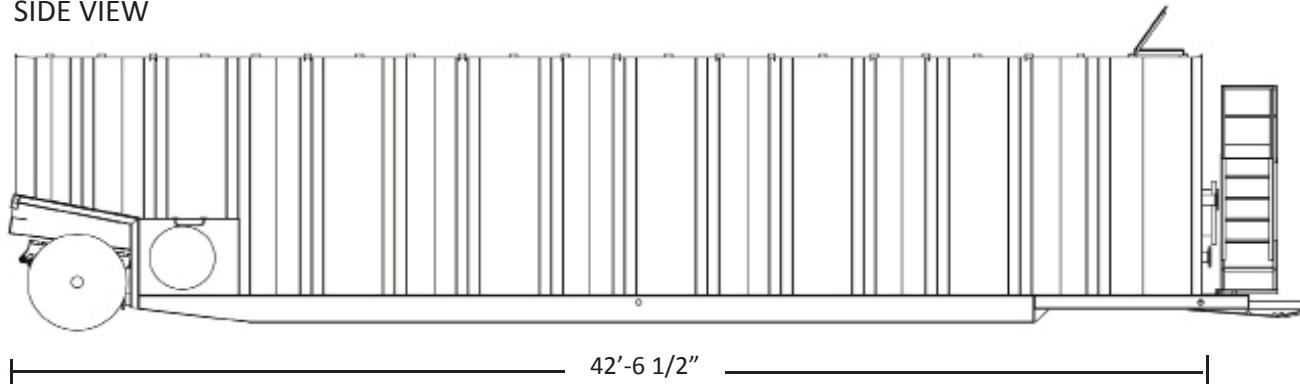

● Finishes | Finish Options

- External: 2-part epoxy polyurethane: assorted colors available
- Internal: Optional 2-part epoxy

● Wall | Floor Construction

- Full double-welded seams on tank shell walls
- V-bottom, full frame floor structure 6x12 and 4x10 tube frame with lateral bracing
- Hydro-tested at atmospheric pressure
- Easy clean-out with no cross ties

● Manways | Hatches | Vents

- Manway: Front wall (1)
Rear wall curbside (1)
- Hatch: Top front, unsealed (1)
- Vent: Roof at rear (1)

● Manifold Options

- Internal: (4) 4" lines
- External: 8" blind hammer union at each end
- Optional:
 - 4" 10-position butterfly valves
 - Float level indicator

Model F500/e1 Frac Tank

500 Bbl • 21,000 gallon • Flat Top Mobile Storage Tank

SIDE VIEW

BOTTOM VIEW

FRONT VIEW

BACK VIEW

CT Fabrication, LLC is committed to meet and exceed customer expectations of quality and on-time delivery.