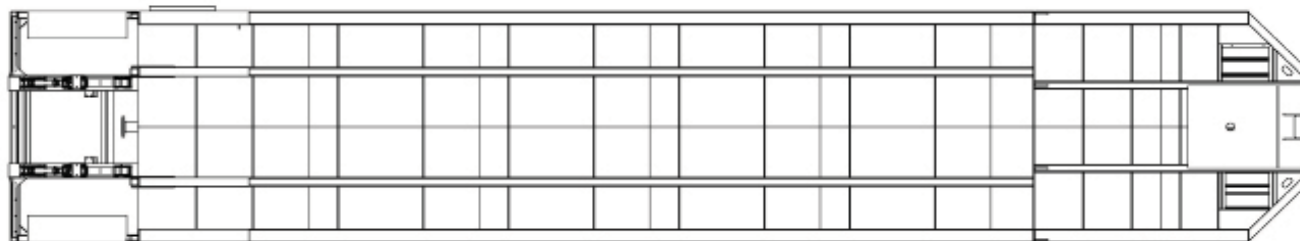

● Manways | Hatches | Vents

- Manway: Front wall (1)
Rear wall curbside (1)
- Hatch: Top front, unsealed (1)
- Vent: Roof at rear (1)

● Manifold Options

- Internal: (4) 4" lines
- External: 8" blind hammer union at each end
- Optional:
 - 4" 10-position butterfly valves
 - Float level indicator

Model F500/e1 Frac Tank

500 Bbl • 21,000 gallon • Flat Top Mobile Storage Tank

SIDE VIEW

BOTTOM VIEW

FRONT VIEW

BACK VIEW

CT Fabrication, LLC is committed to meet and exceed customer expectations of quality and on-time delivery.