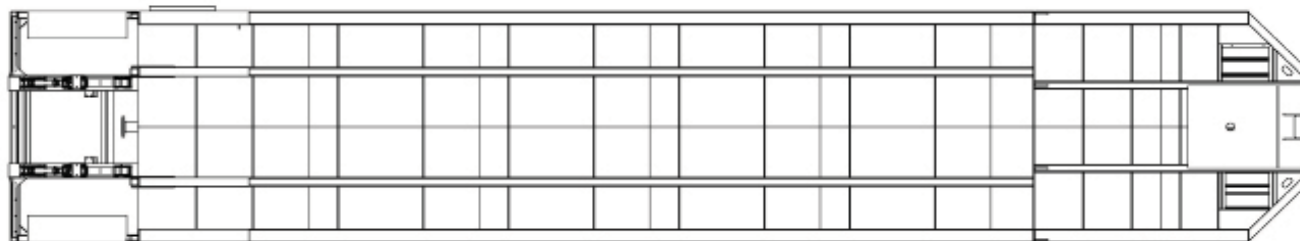

BOTTOM VIEW