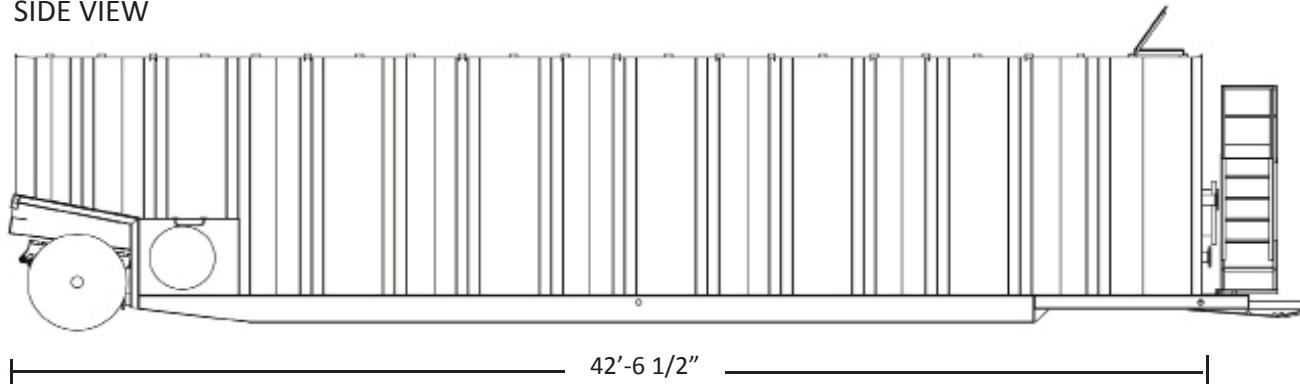

● Finishes | Finish Options

- External: 2-part epoxy polyurethane: assorted colors available
- Internal: Optional 2-part epoxy

● Wall | Floor Construction

- Full double-welded seams on tank shell walls
- V-bottom, full frame floor structure 6x12 and 4x10 tube frame with lateral bracing
- Hydro-tested at atmospheric pressure
- Easy clean-out with no cross ties

● Manways | Hatches | Vents

- Manway: Front wall (1)
Rear wall curbside (1)
- Hatch: Top front, unsealed (1)
- Vent: Roof at rear (1)

● Manifold Options

- Internal: (4) 4" lines
- External: 8" blind hammer union at each end
- Optional:
 - 4" 10-position butterfly valves
 - Float level indicator

Model F500/i1 Frac Tank

500 Bbl • 21,000 gallon • Flat Top Mobile Storage Tank

SIDE VIEW

BOTTOM VIEW

FRONT VIEW

BACK VIEW

CT Fabrication, LLC is committed to meet and exceed customer expectations of quality and on-time delivery.