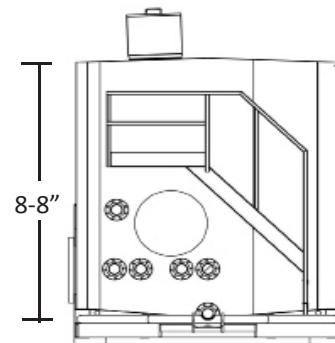

● Manways | Hatches | Vents

- Manway: Front wall (1)
Rear wall curbside (1)
- Hatch: Top front, unsealed (1)
- Vent: Roof at rear (1)

● Manifold Options

- Internal: (4) 4" lines
- External: 8" blind hammer union at each end
- Optional:
 - 4" 10-position butterfly valves
 - Float level indicator

Model F500/i1 Frac Tank

500 Bbl • 21,000 gallon • Flat Top Mobile Storage Tank

SIDE VIEW

BOTTOM VIEW

FRONT VIEW

BACK VIEW

CT Fabrication, LLC is committed to meet and exceed customer expectations of quality and on-time delivery.