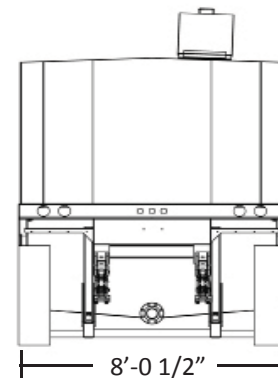

● Manways | Hatches | Vents

- Manway: Front wall (1)
Rear wall curbside (1)
- Hatch: Top front, unsealed (1)
- Vent: Roof at rear (1)

● Manifold Options

- Internal: (4) 4" lines
- External: 8" blind hammer union at each end
- Optional:
 - 4" 10-position butterfly valves
 - Float level indicator

Model F500/i1 Frac Tank

500 Bbl • 21,000 gallon • Flat Top Mobile Storage Tank

SIDE VIEW

BOTTOM VIEW

FRONT VIEW

BACK VIEW

CT Fabrication, LLC is committed to meet and exceed customer expectations of quality and on-time delivery.