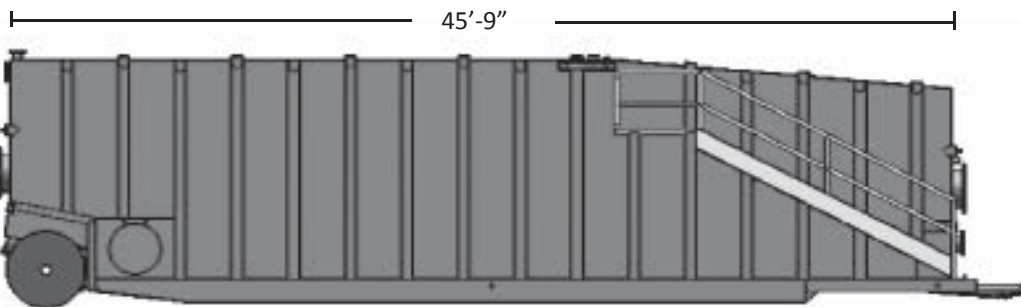

## ● Manways | Hatches

- Manway: Front wall (1)  
Rear wall curbside (1)
- Hatch: Top front, sealed (1)
- Pressure relief valve

## ● Manifold Options

- Internal: (4) 4" lines
- External: 8" blind hammer union at each end
- Optional:
  - 4" 10-position butterfly valves
  - Float level indicator

# Model F500/i1s Frac Tank

500 Bbl • 21,000 gallon • Flat Top Mobile Storage Tank

TOP VIEW

SIDE VIEW

FRONT VIEW

CT Fabrication, LLC is committed to meet and exceed customer expectations of quality and on-time delivery.