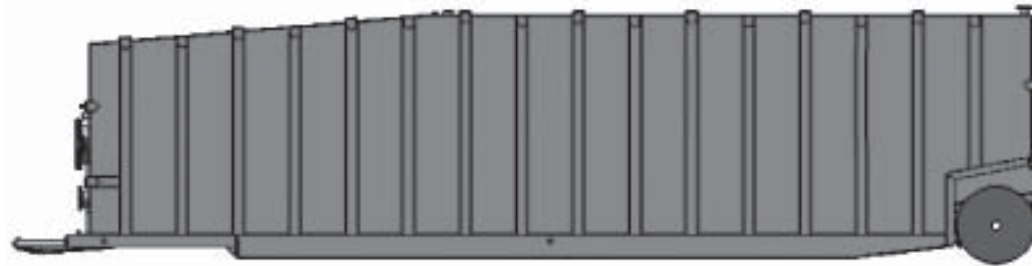

Model F500/i1s Frac Tank

500 Bbl • 21,000 gallon • Flat Top Mobile Storage Tank

TOP VIEW