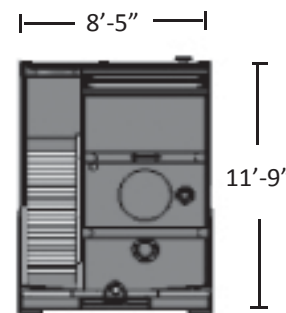

## ● Manifold Options

- Internal: (4) 4" lines
- External: 8" blind hammer union at each end
- Optional:
  - 4" 10-position butterfly valves
  - Float level indicator

# Model F500/i1s Frac Tank

500 Bbl • 21,000 gallon • Flat Top Mobile Storage Tank

TOP VIEW

SIDE VIEW

FRONT VIEW

CT Fabrication, LLC is committed to meet and exceed customer expectations of quality and on-time delivery.