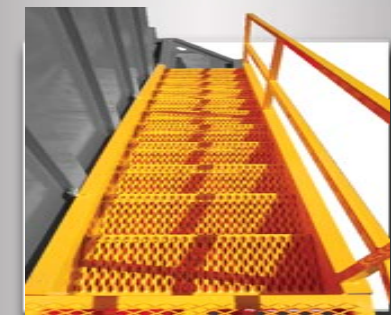

● Manifold Options

- Internal: (4) 4" lines
- External: 8" blind hammer union at each end
- Optional:
  - 4" 10-position butterfly valves
  - Float level indicator