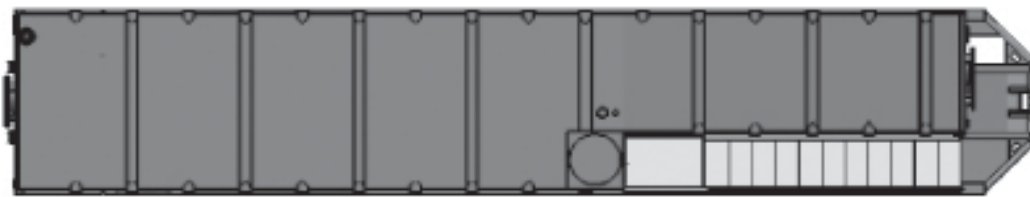

Model F500/i1s Frac Tank

500 Bbl • 21,000 gallon • Flat Top Mobile Storage Tank

TOP VIEW